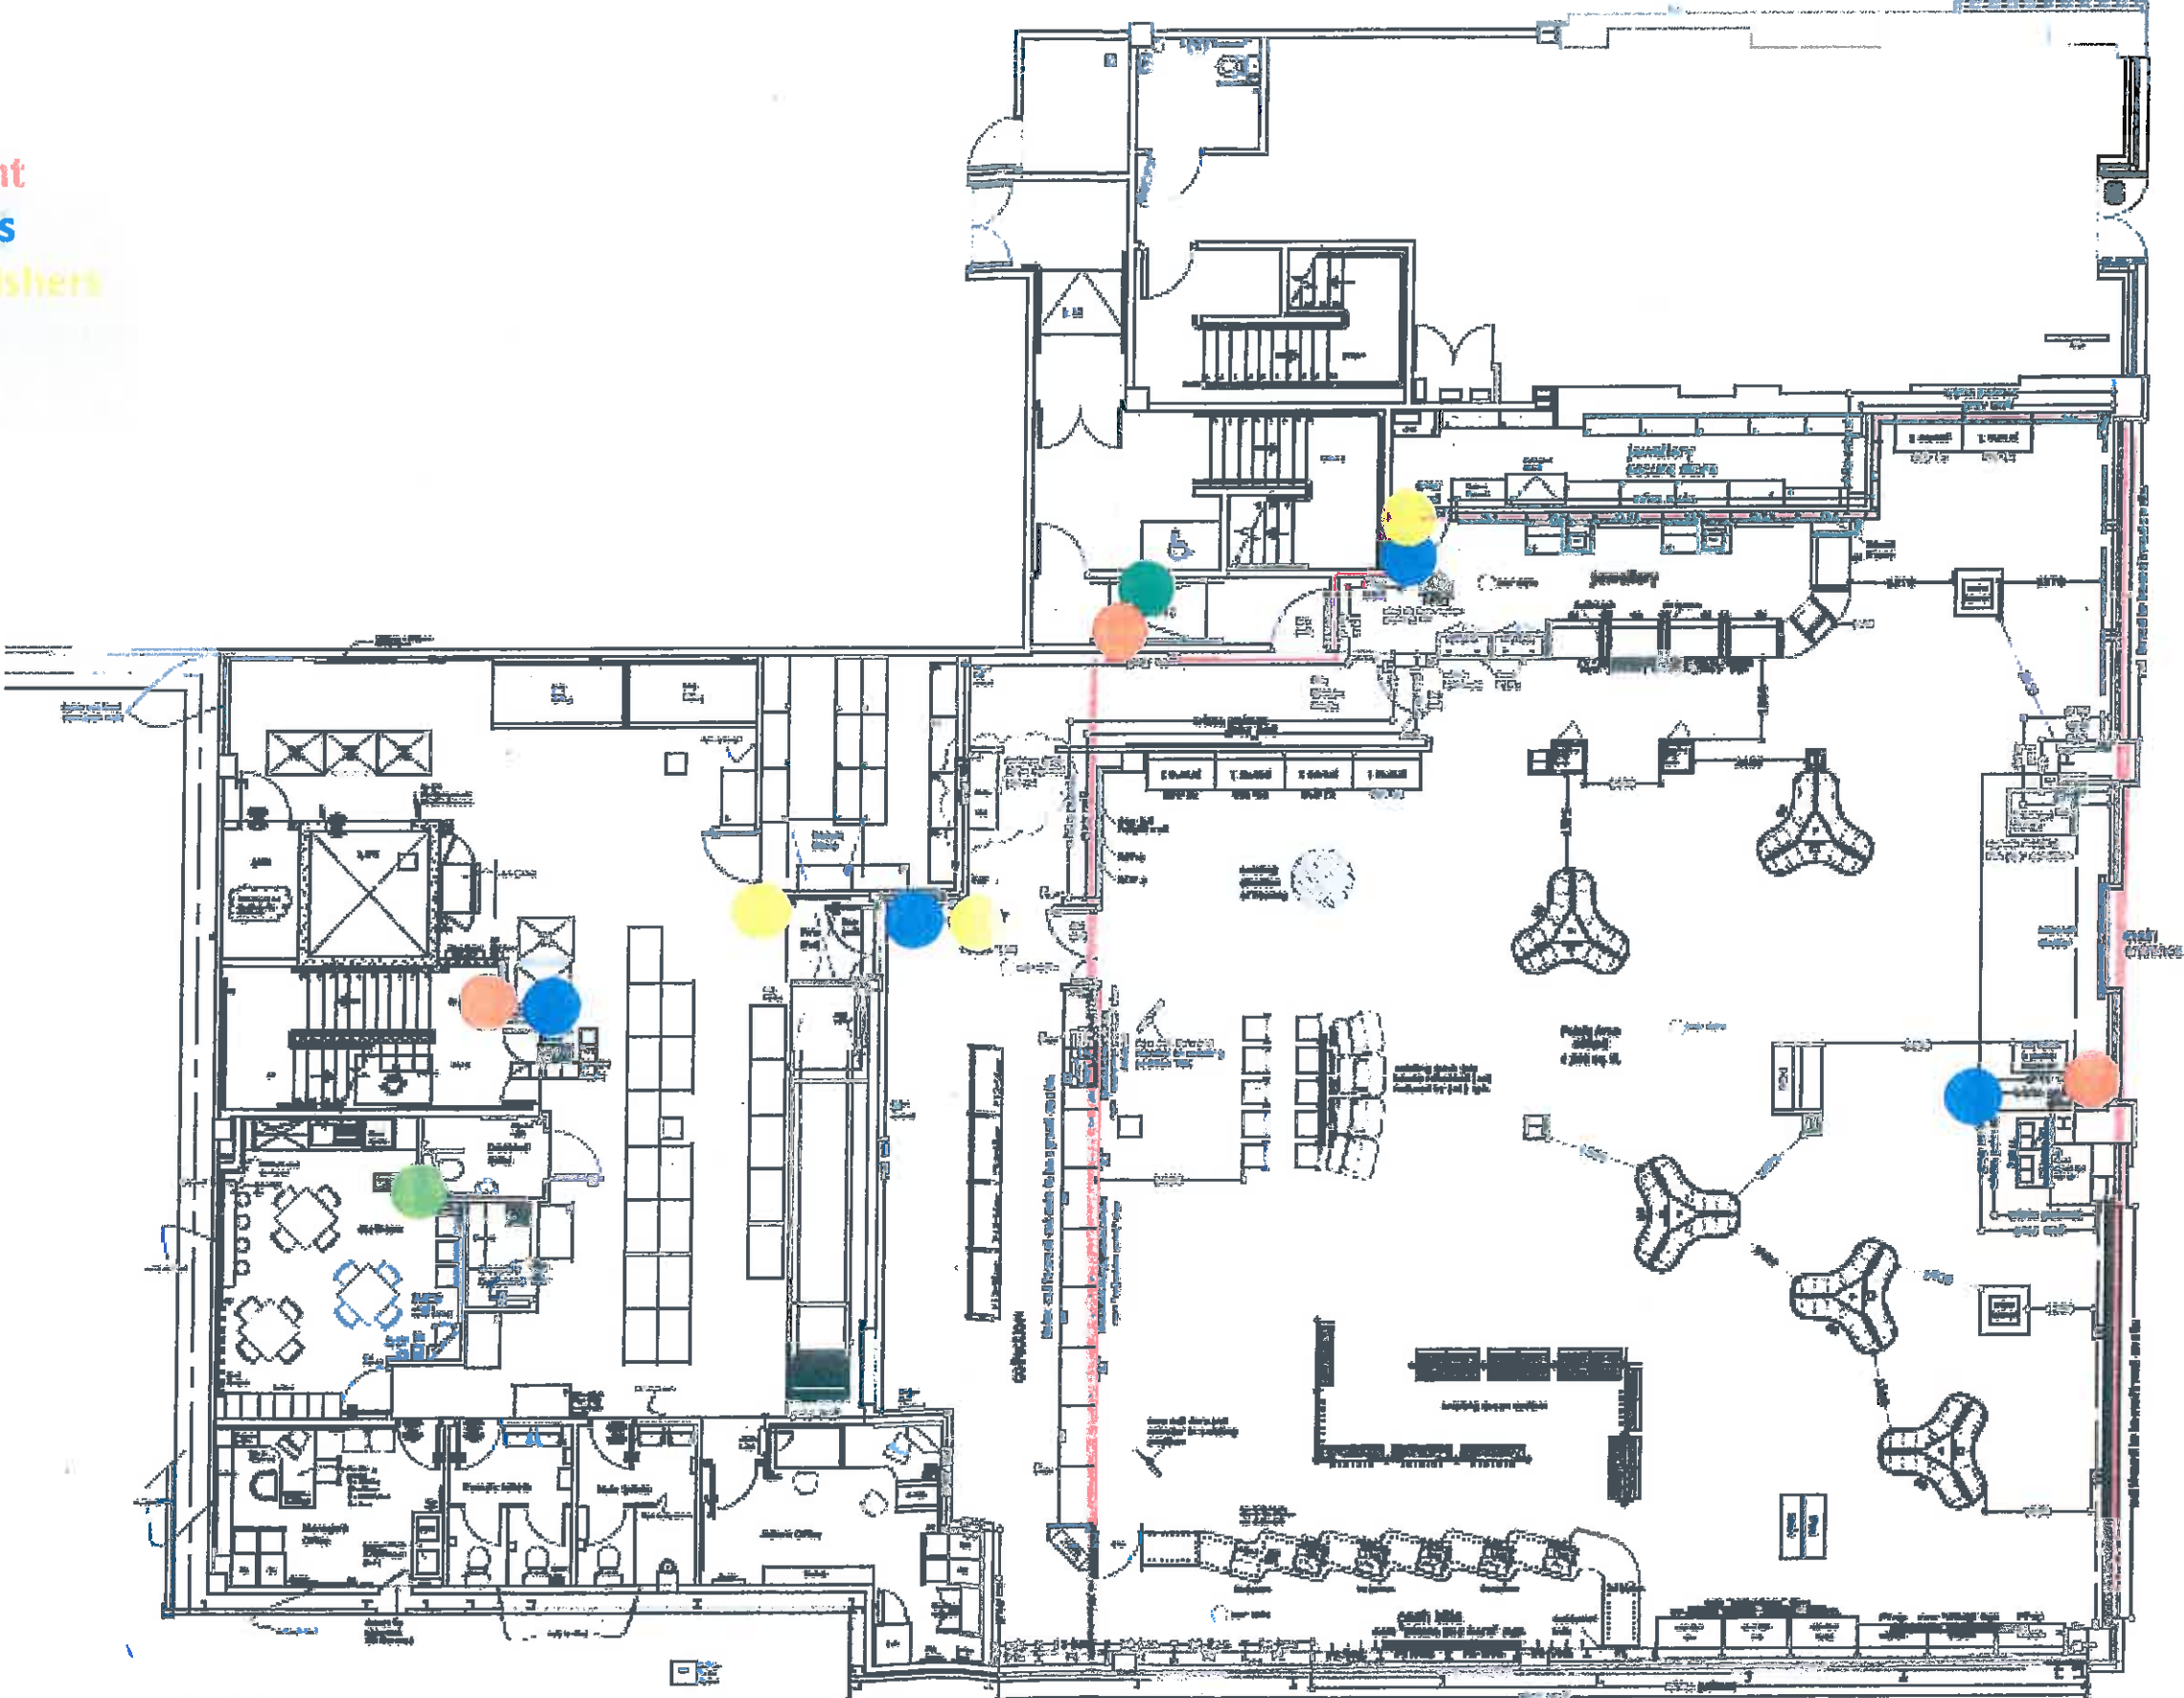

- Fire Call Point
- Extinguishers
- CO2 Extinguishers
- Fire Blanket
- Fire Exit

existing: ground floor plan 1:100

# 0881 Derby

- Fire Call Point
- Extinguishers
- CO2 Extinguishers
- Fire Blanket
- Fire Exit