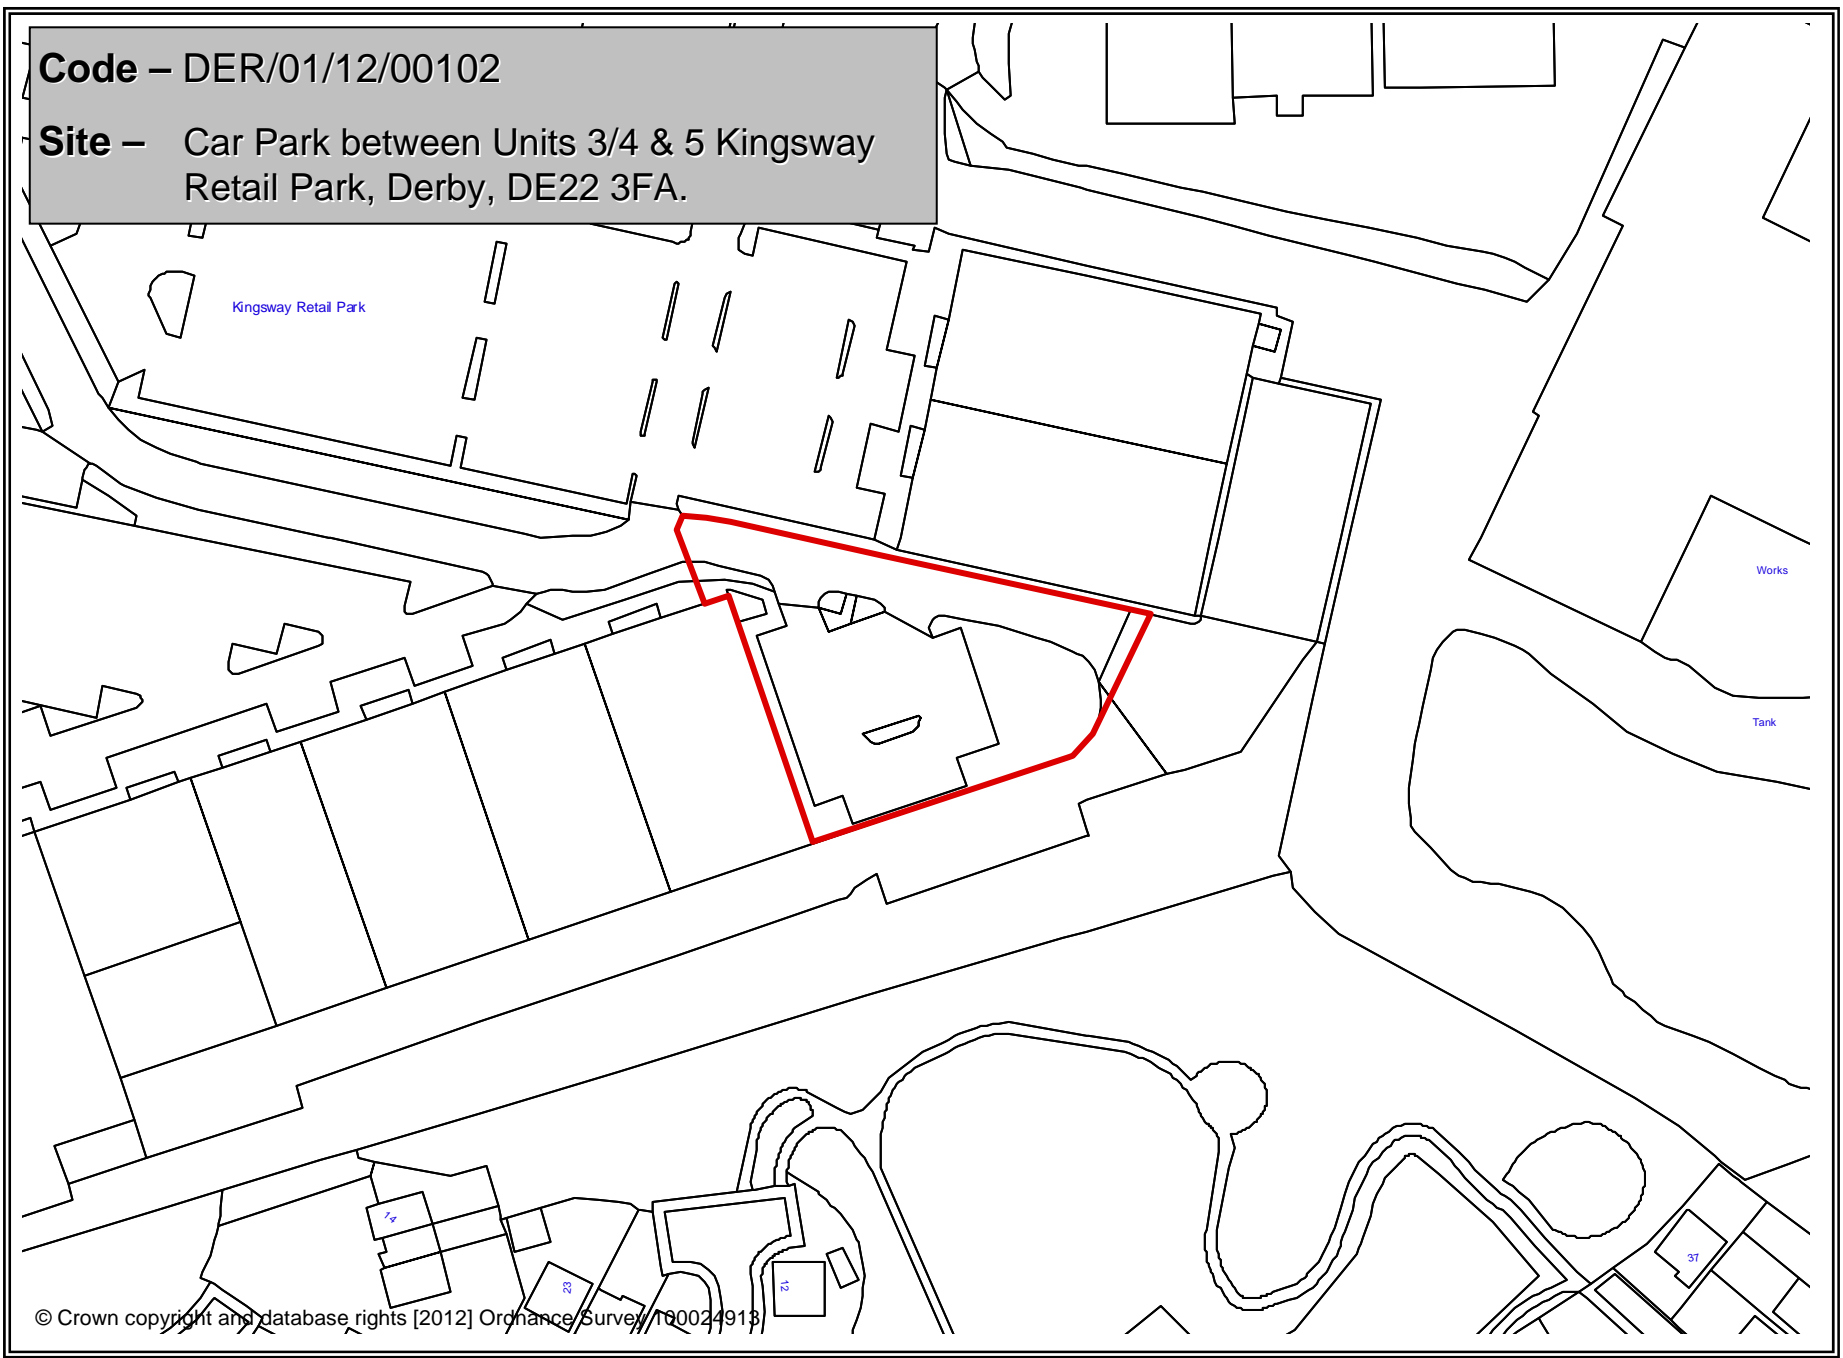

Code – DER/01/12/00102

Site – Car Park between Units 3/4 & 5 Kingsway Retail Park, Derby, DE22 3FA.

Kingsway Retail Park

Works

Tank

Code – DER/02/12/00190

Site – 220 Osmaston Road, Derby, DE23 8JX.

Code – DER/03/12/00255

Site – Land off Durley Close/Branksome Avenue/
Elvaston Lane, Alvaston, Derby.

Code – DER/03/12/00266

Site – Land at Sinfin Central Business Park and Derby Distribution Centre, Sinfin Lane, Sinfin, Derby.

Site – Rear gardens of 136 - 148 Swarkestone Road,
Chellaston, Derby, DE73 1UD.