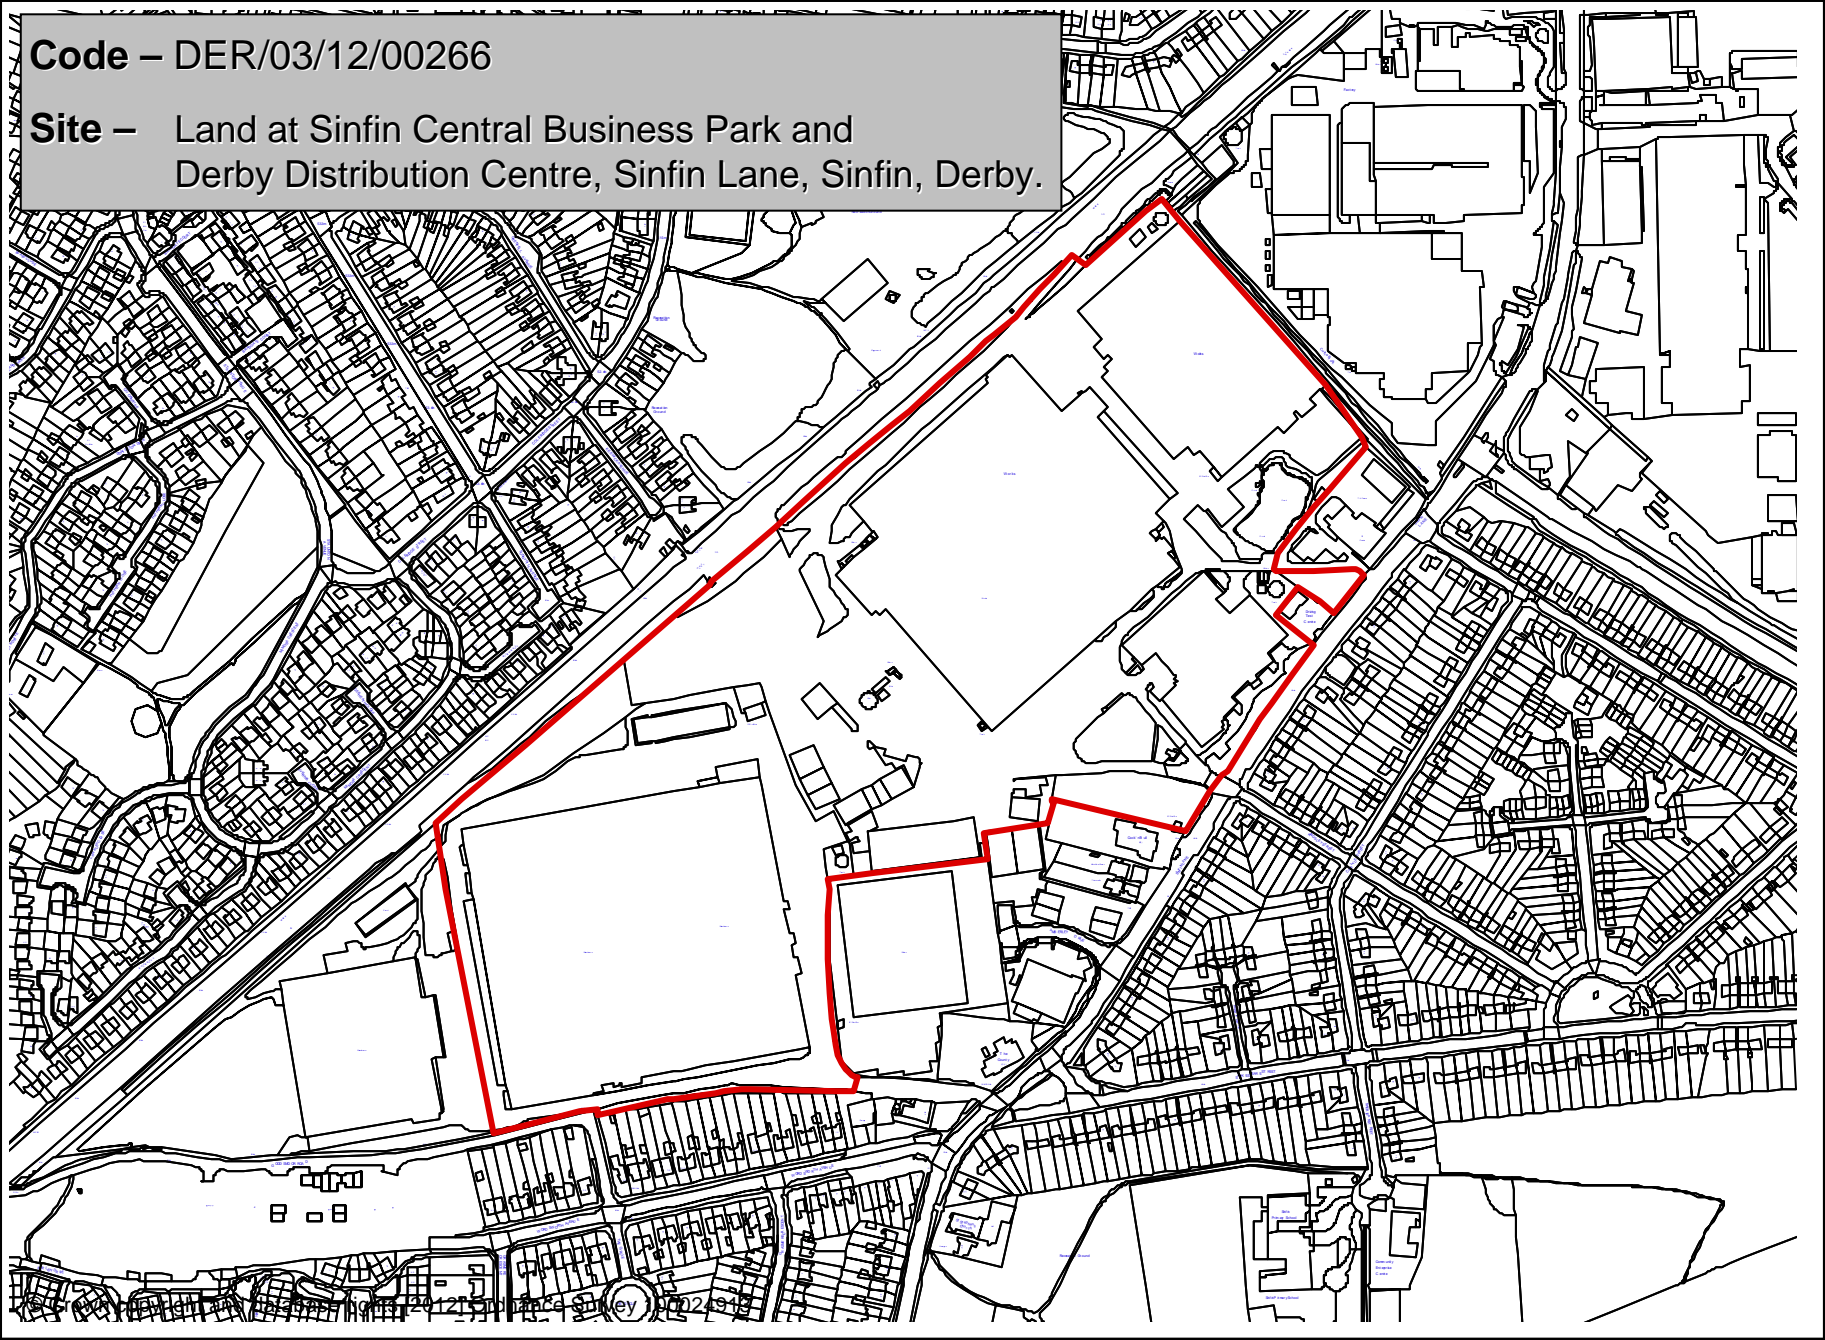

Code – DER/01/12/00102

Site – Car Park between Units 3/4 & 5 Kingsway Retail Park, Derby, DE22 3FA.

Kingsway Retail Park

Works

Tank

Code – DER/02/12/00190

Site – 220 Osmaston Road, Derby, DE23 8JX.

Code – DER/03/12/00255

Site – Land off Durley Close/Branksome Avenue/
Elvaston Lane, Alvaston, Derby.

Code – DER/03/12/00266

Site – Land at Sinfin Central Business Park and Derby Distribution Centre, Sinfin Lane, Sinfin, Derby.

Code – DER/03/12/00292

Site – Site of 469 - 479 Nottingham Road,
Chaddesden, Derby, DE21 6NA.

Code – DER/03/12/00311

Site – Land south west of Belmore Way, Alvaston, Derby, DE21 7AY.

Code – DER/03/12/00359

Site – Rear gardens of 136 - 148 Swarkestone Road,
Chellaston, Derby, DE73 1UD.