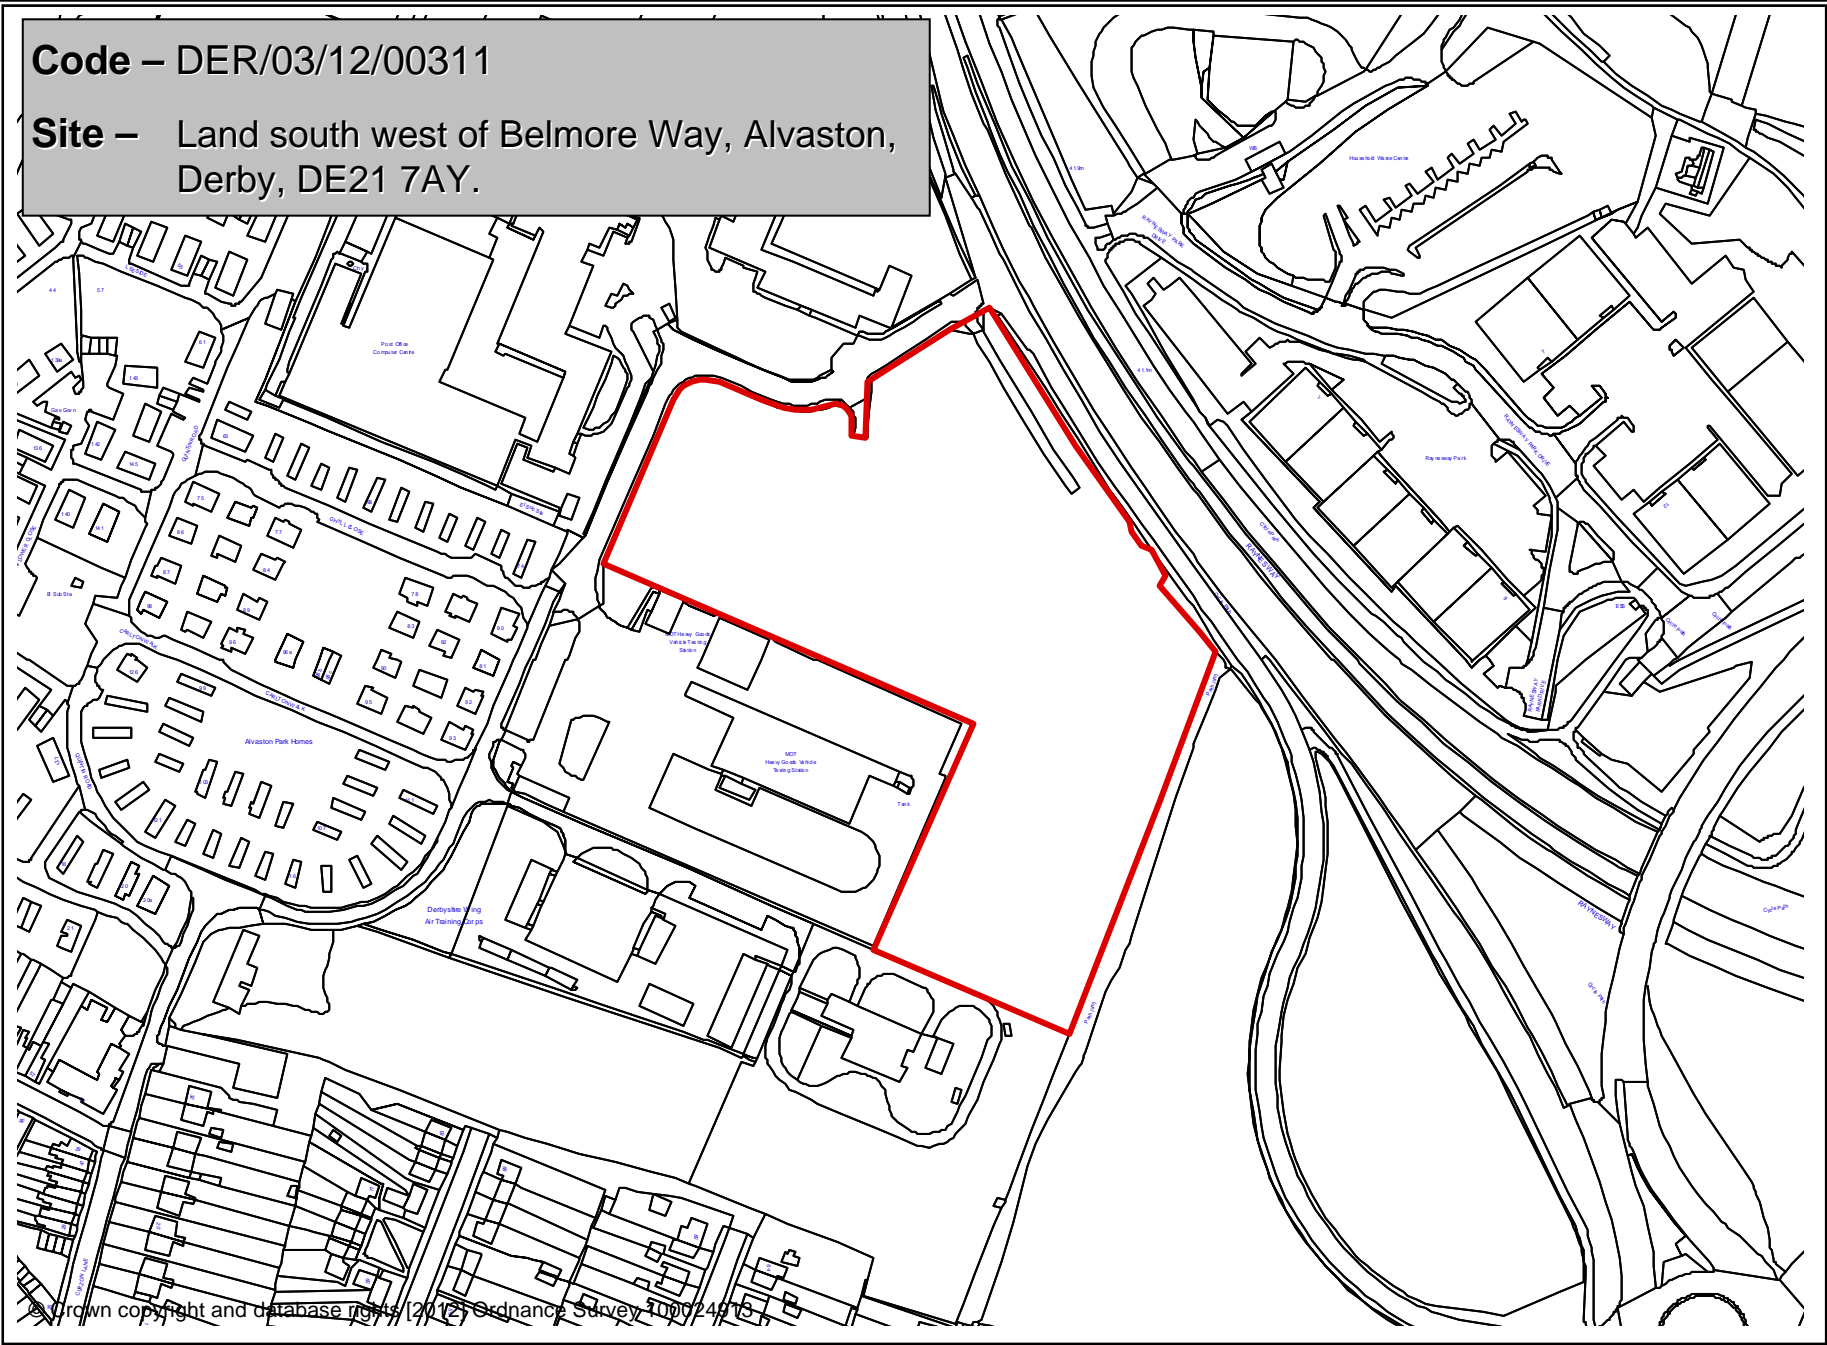

Code – DER/01/12/00102

Site – Car Park between Units 3/4 & 5 Kingsway Retail Park, Derby, DE22 3FA.

Kingsway Retail Park

Works

Tank

Code – DER/02/12/00190

Site – 220 Osmaston Road, Derby, DE23 8JX.

Code – DER/03/12/00255

Site – Land off Durley Close/Branksome Avenue/
Elvaston Lane, Alvaston, Derby.

Code – DER/03/12/00266

Site – Land at Sinfin Central Business Park and Derby Distribution Centre, Sinfin Lane, Sinfin, Derby.

Code – DER/03/12/00292

Site – Site of 469 - 479 Nottingham Road,
Chaddesden, Derby, DE21 6NA.

Code – DER/03/12/00311

Site – Land south west of Belmore Way, Alvaston, Derby, DE21 7AY.

Code – DER/03/12/00359

Site – Rear gardens of 136 - 148 Swarkestone Road,
Chellaston, Derby, DE73 1UD.