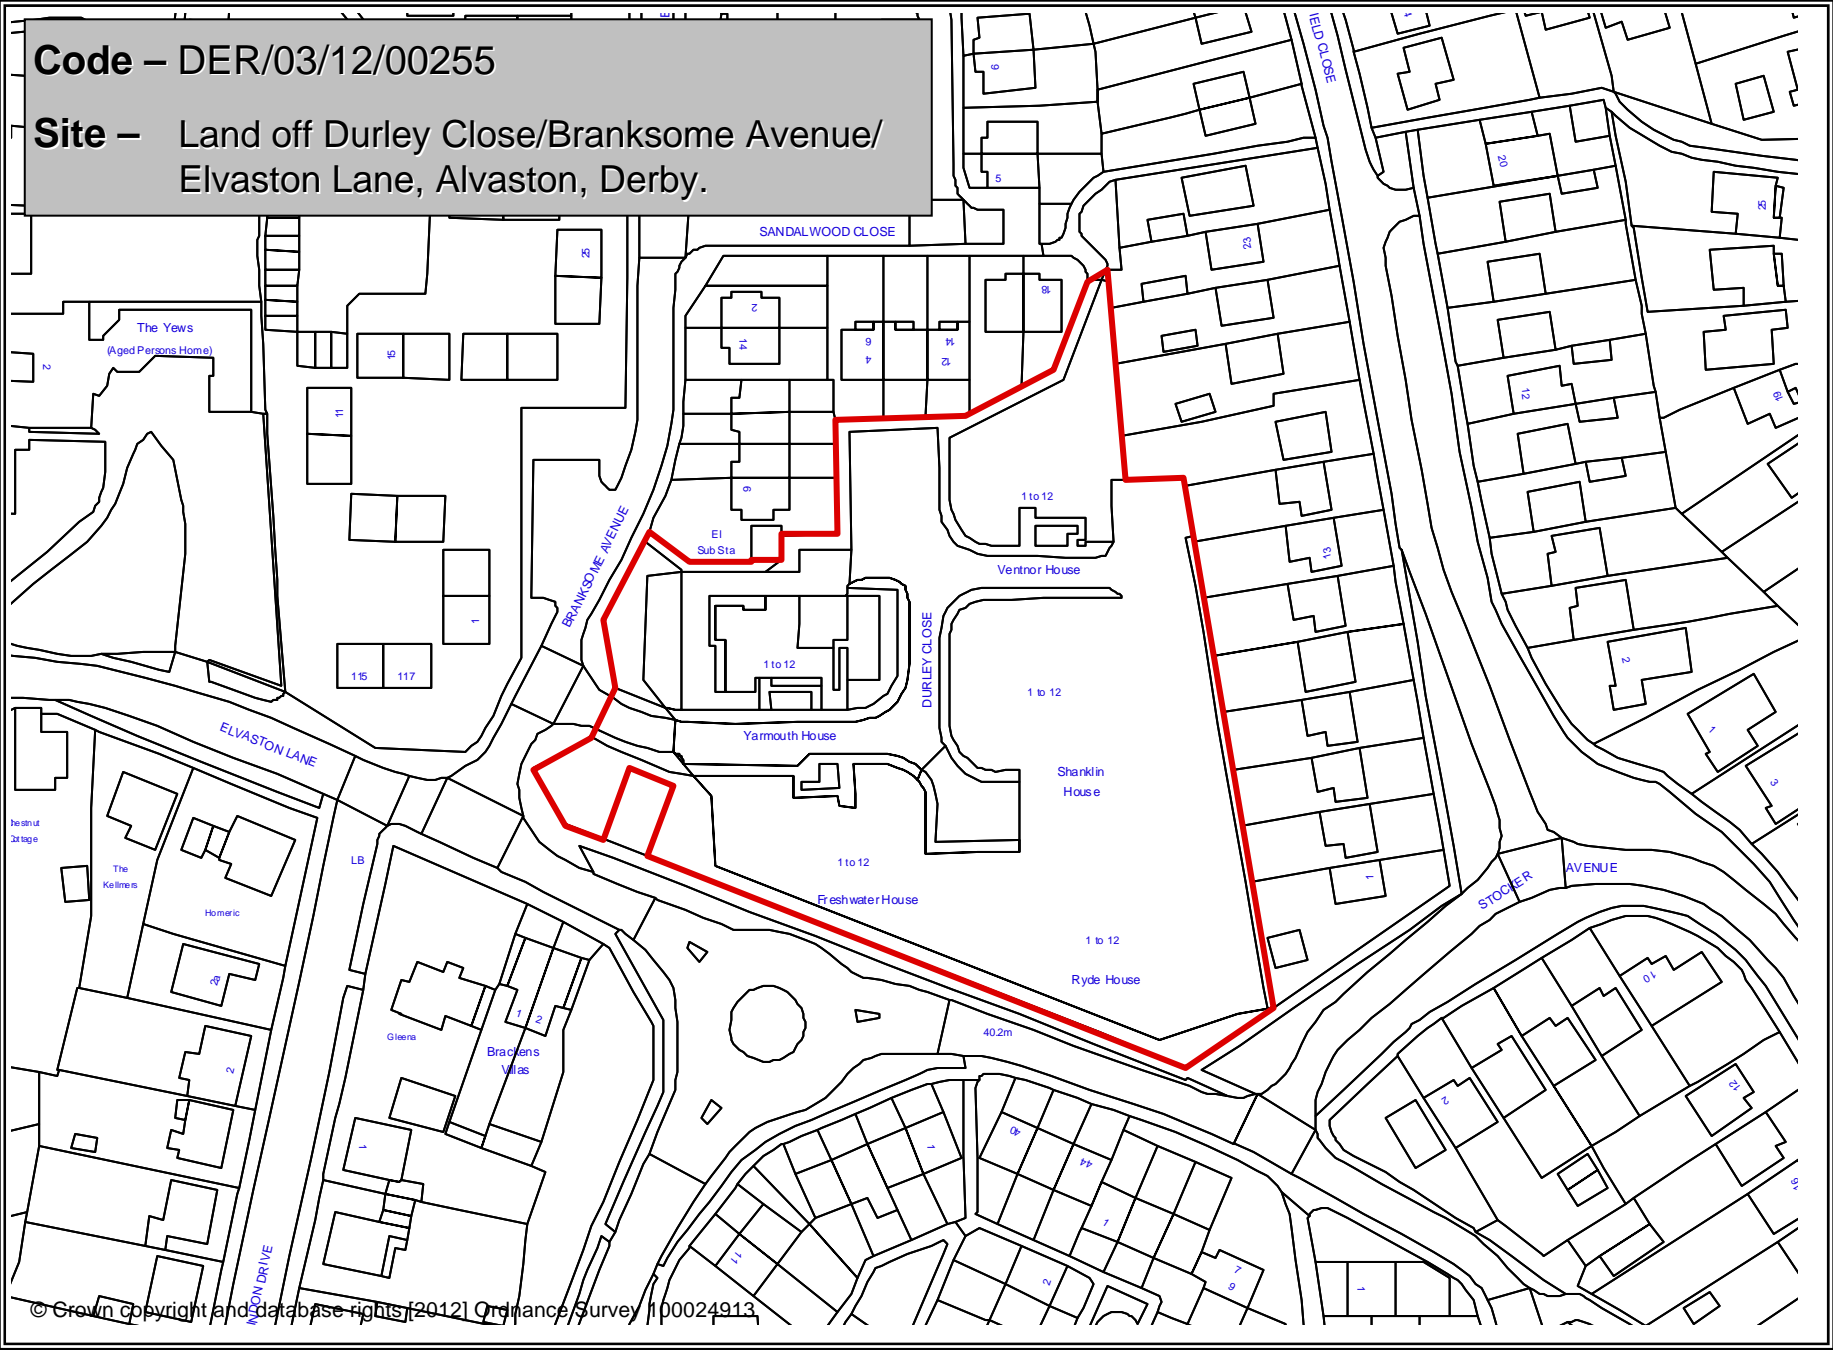

Code – DER/01/12/00102

Site – Car Park between Units 3/4 & 5 Kingsway Retail Park, Derby, DE22 3FA.

Kingsway Retail Park

Works

Tank

Code – DER/02/12/00190

Site – 220 Osmaston Road, Derby, DE23 8JX.

Code – DER/03/12/00255

Site – Land off Durley Close/Branksome Avenue/
Elvaston Lane, Alvaston, Derby.

Code – DER/03/12/00266

Site – Land at Sinfin Central Business Park and Derby Distribution Centre, Sinfin Lane, Sinfin, Derby.

Code – DER/03/12/00292

Site – Site of 469 - 479 Nottingham Road,
Chaddesden, Derby, DE21 6NA.

Code – DER/03/12/00311

Site – Land south west of Belmore Way, Alvaston, Derby, DE21 7AY.

Code – DER/03/12/00359

Site – Rear gardens of 136 - 148 Swarkestone Road,
Chellaston, Derby, DE73 1UD.