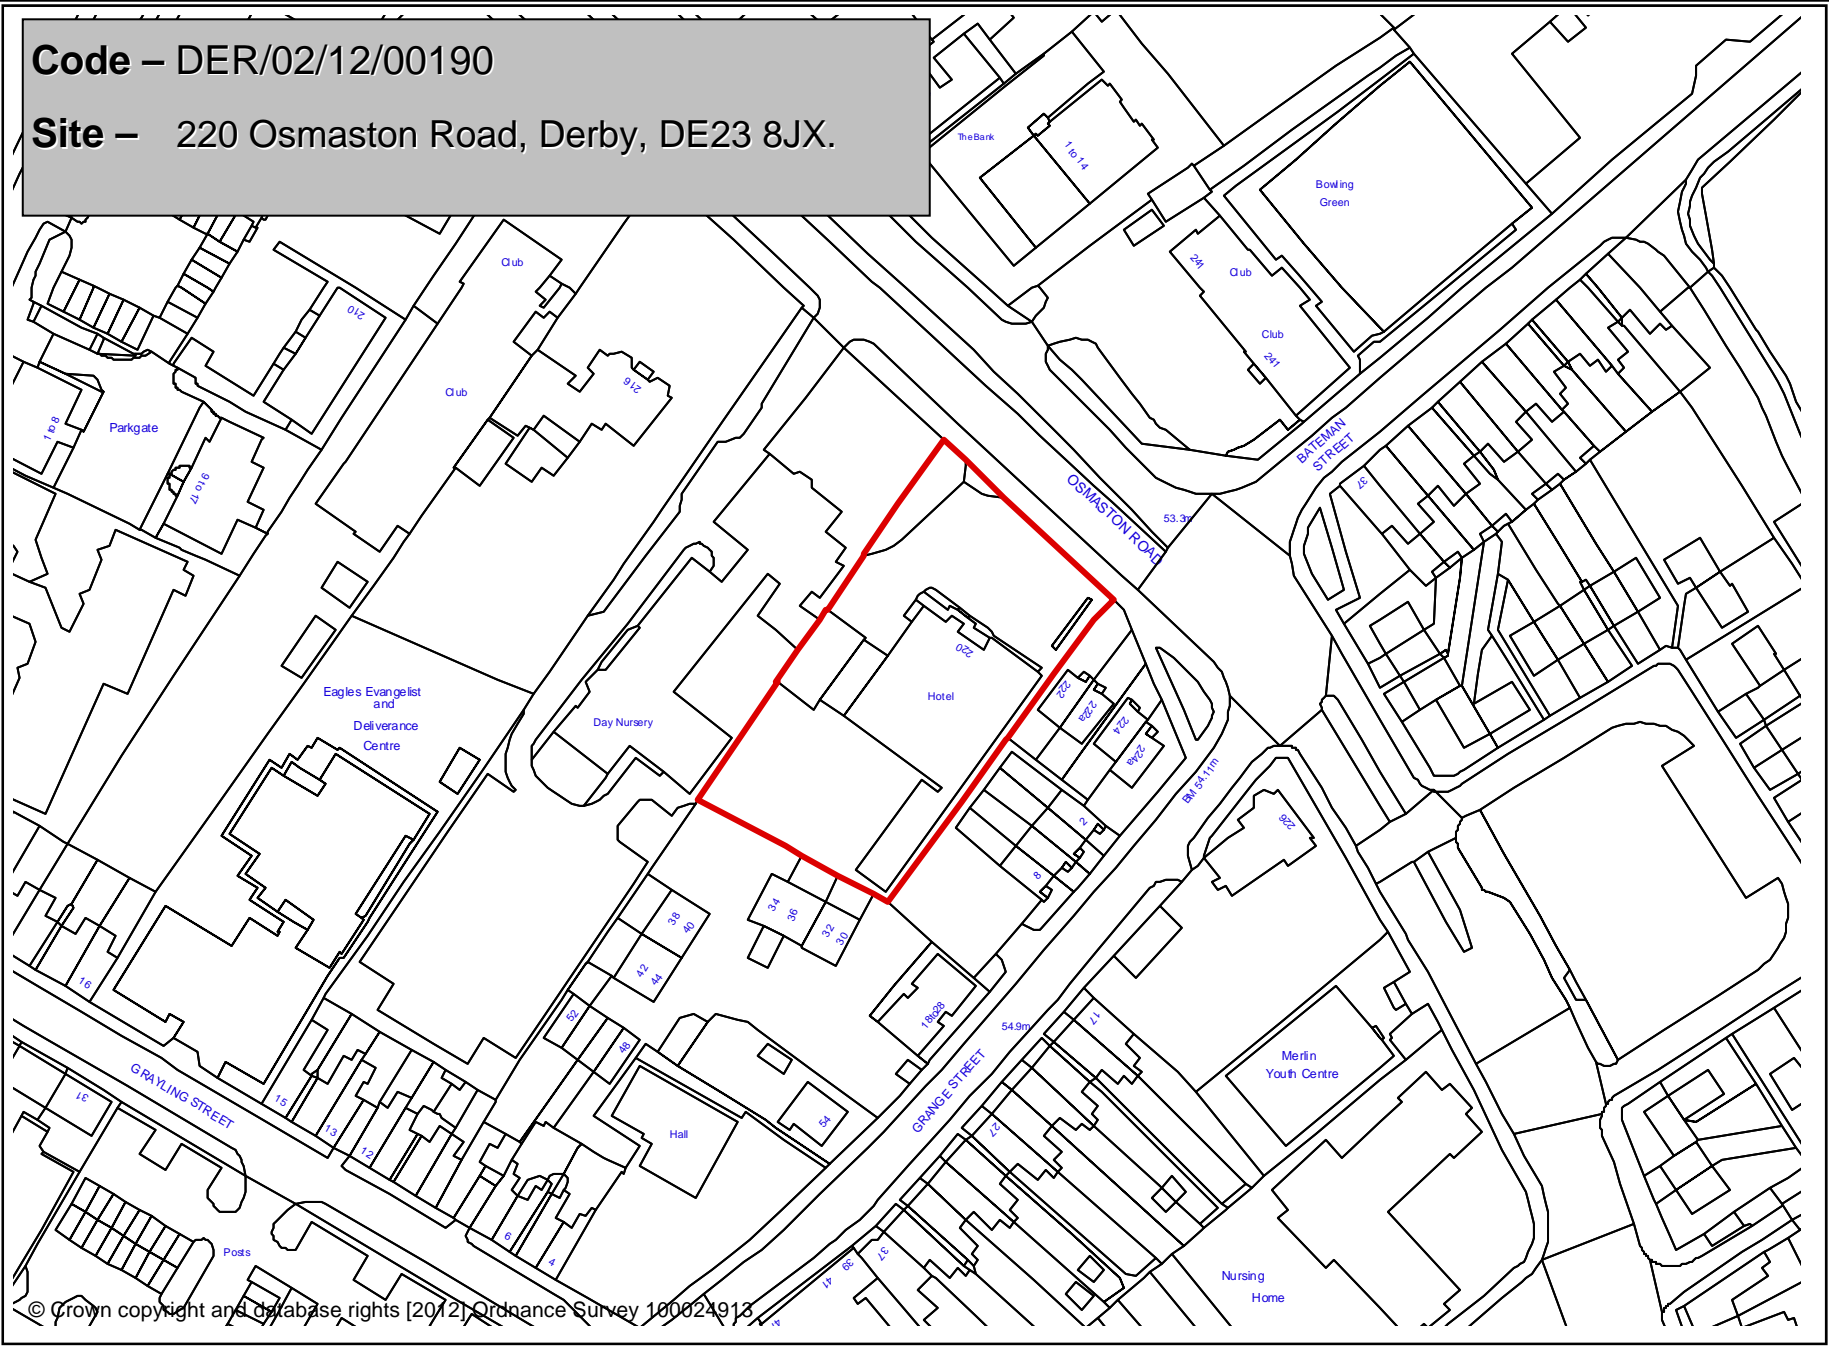

Code – DER/01/12/00102

Site – Car Park between Units 3/4 & 5 Kingsway Retail Park, Derby, DE22 3FA.

Kingsway Retail Park

Works

Tank

Code – DER/02/12/00190

Site – 220 Osmaston Road, Derby, DE23 8JX.

Code – DER/03/12/00255

Site – Land off Durley Close/Branksome Avenue/
Elvaston Lane, Alvaston, Derby.

Code – DER/03/12/00266

Site – Land at Sinfin Central Business Park and Derby Distribution Centre, Sinfin Lane, Sinfin, Derby.

Code – DER/03/12/00292

Site – Site of 469 - 479 Nottingham Road,
Chaddesden, Derby, DE21 6NA.

Code – DER/03/12/00311

Site – Land south west of Belmore Way, Alvaston, Derby, DE21 7AY.

Code – DER/03/12/00359