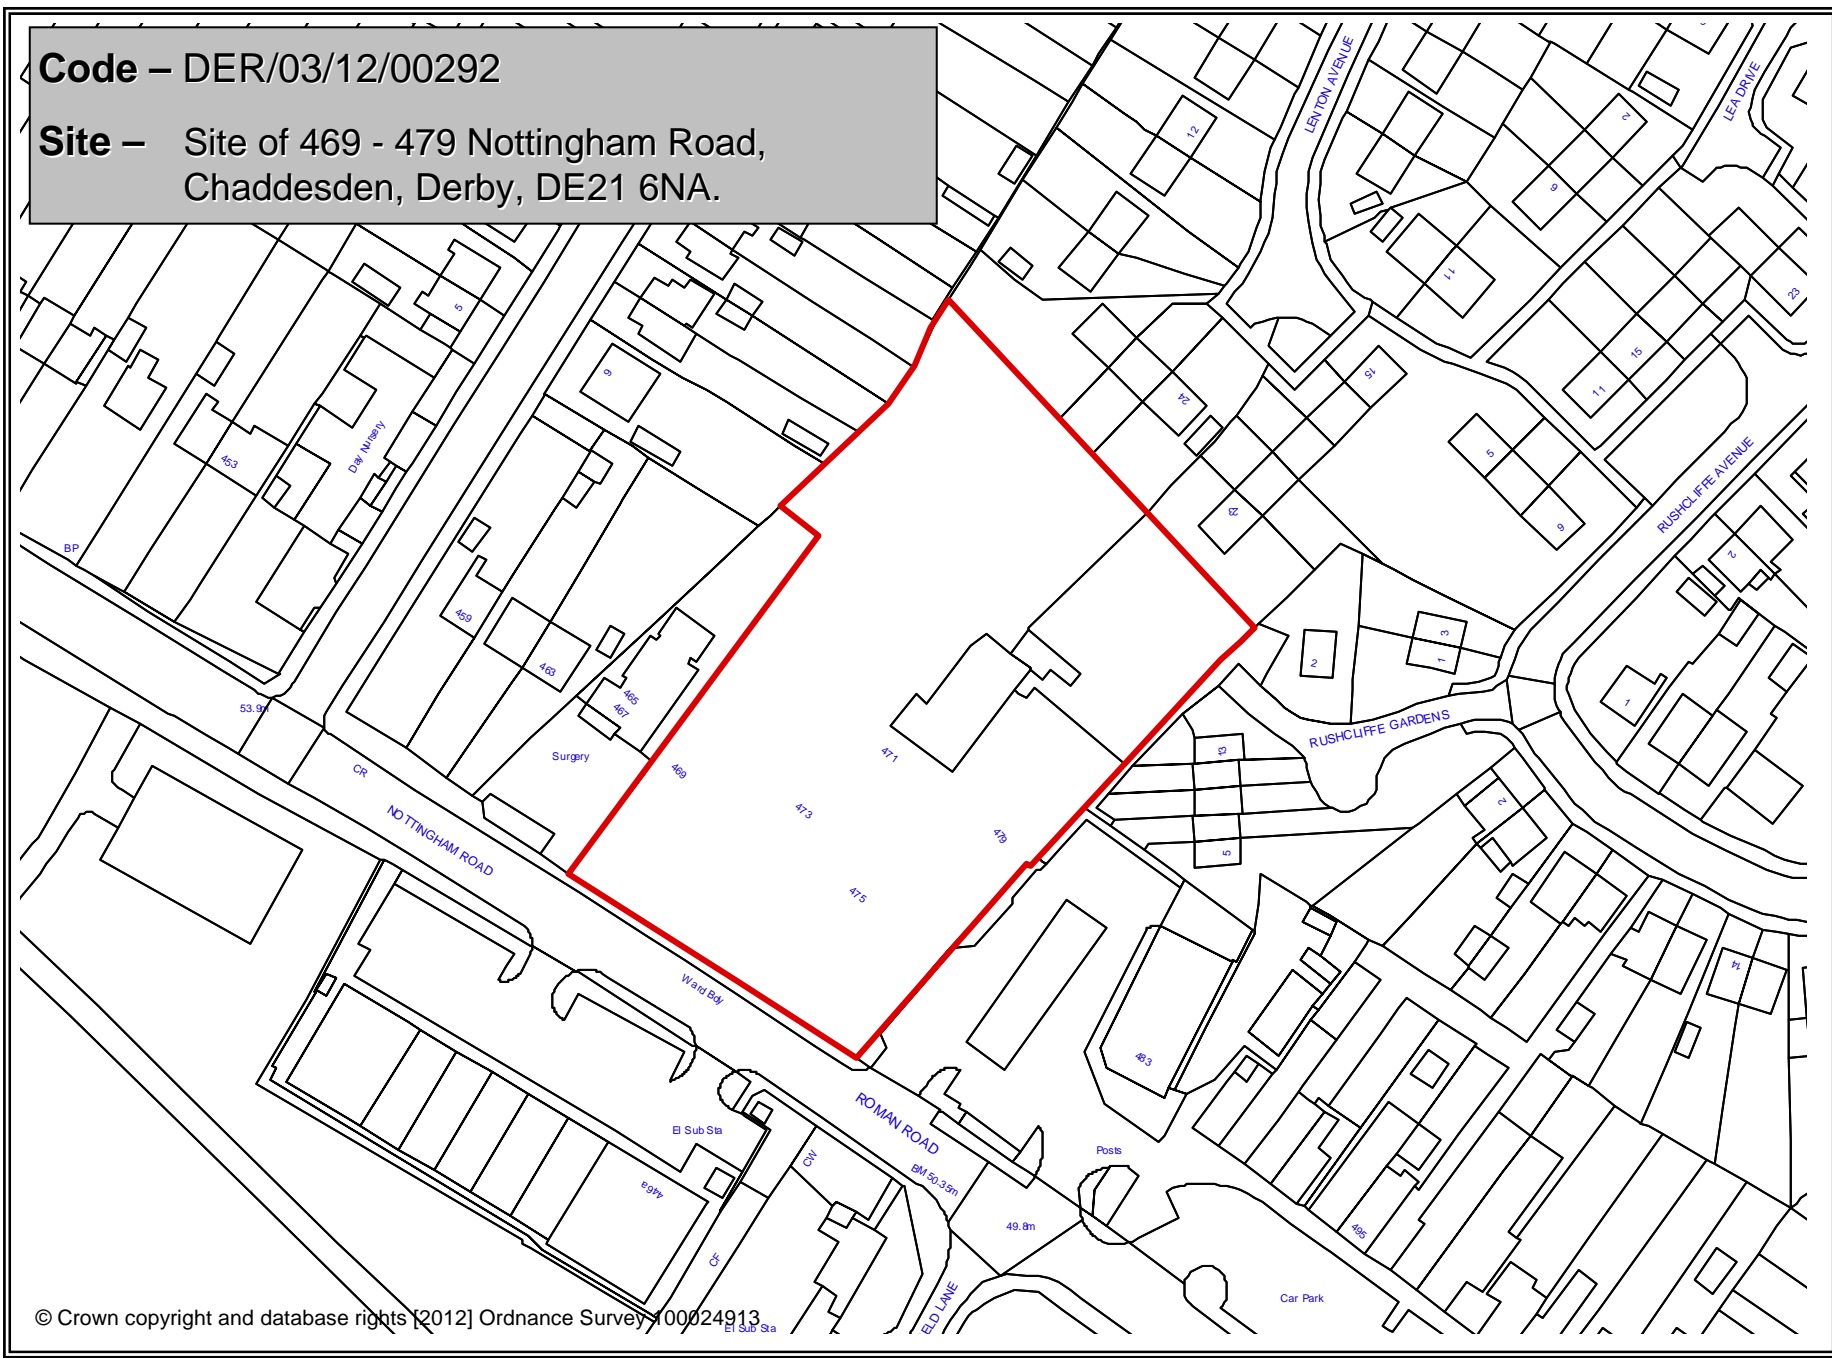

Code – DER/01/12/00102

Site – Car Park between Units 3/4 & 5 Kingsway Retail Park, Derby, DE22 3FA.

Kingsway Retail Park

Works

Tank

Code – DER/02/12/00190

Site – 220 Osmaston Road, Derby, DE23 8JX.

Code – DER/03/12/00255

Site – Land off Durley Close/Branksome Avenue/
Elvaston Lane, Alvaston, Derby.

Code – DER/03/12/00266

Site – Land at Sinfin Central Business Park and Derby Distribution Centre, Sinfin Lane, Sinfin, Derby.

Code – DER/03/12/00292

Site – Site of 469 - 479 Nottingham Road,
Chaddesden, Derby, DE21 6NA.

Code – DER/03/12/00311

Site – Land south west of Belmore Way, Alvaston, Derby, DE21 7AY.

Code – DER/03/12/00359