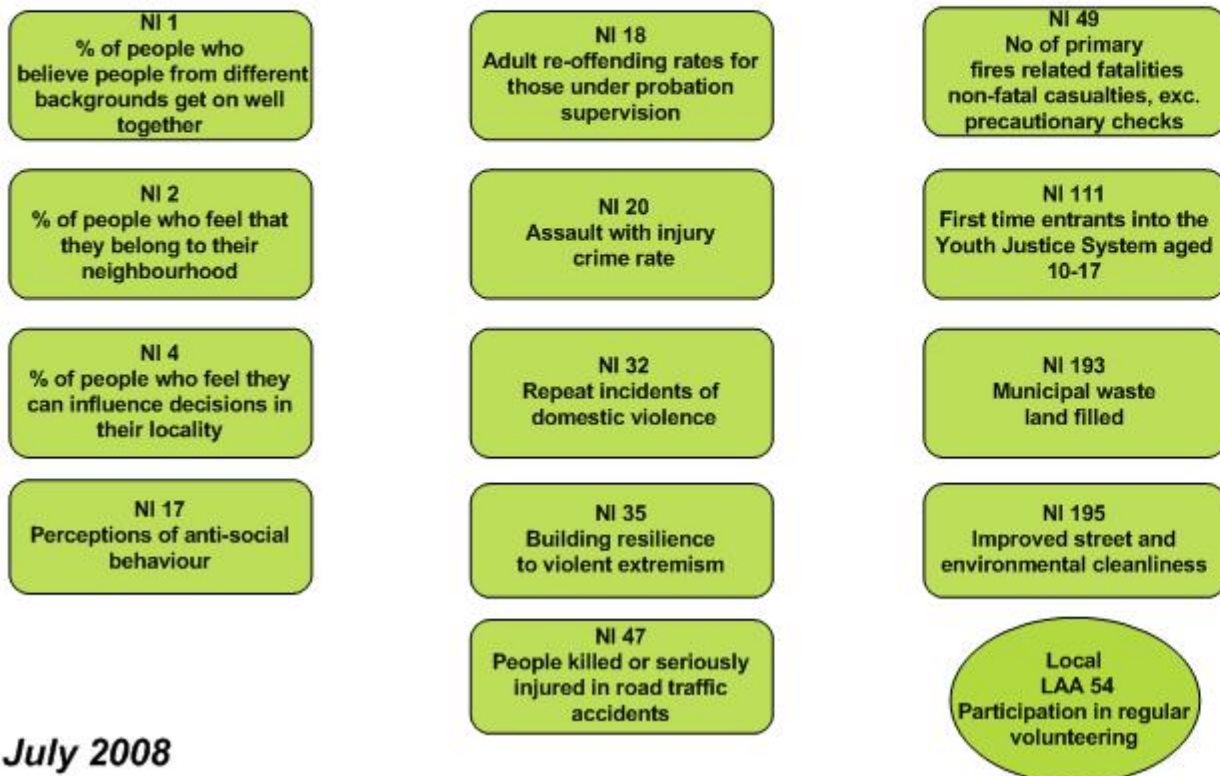

City for Children and Young People

City for Stronger and Safer Communities

City Growth

KEY

NI = National indicator reference

Nationally Agreed Indicator

Locally Agreed Indicator

Cultural City

Healthy City